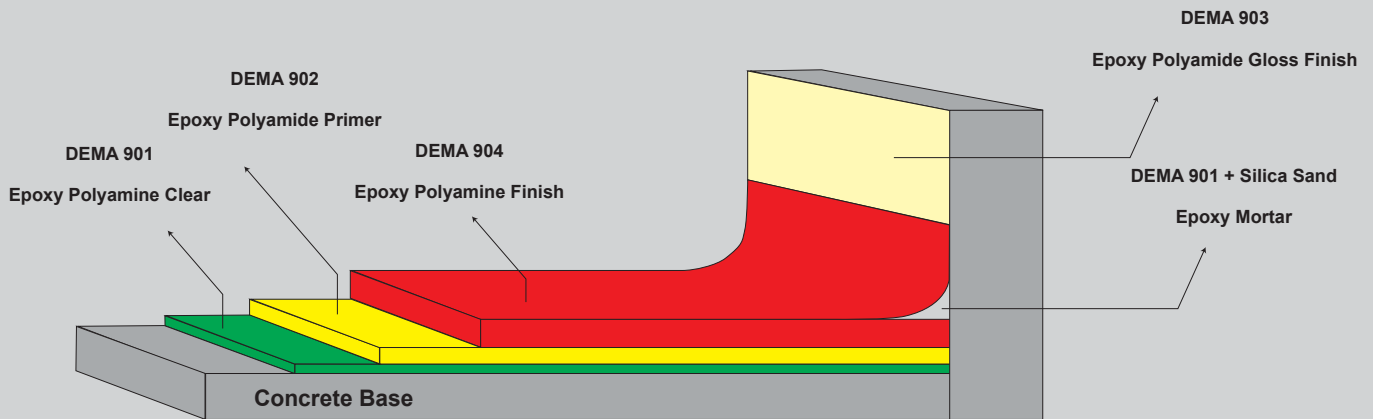

DEMA[®] SOLVENT FREE EPOXY COATING (SELF LEVELING)

Typical Properties of SOLVENT FREE EPOXY COATING (Self Leveling)

Compressive Strength	80 N/mm ²
Flexural Strength in tension	30 N/mm ²
Adhesion to concrete	≥ 3 N/mm ² (damage concrete)
Moulus of elasticity	9000 N/mm ²
Application temperature	10 °C - 35 °C
Electrical resistance	10 ¹² Ω